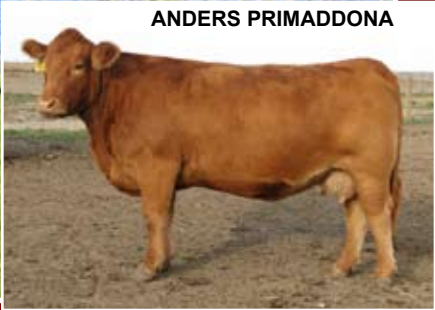

Underpressure

Ivy's Underpressure 43U

CPM0191183 / HTZ 43U / 92%   2010 Fall EPDs
Male / Red / Homo Polled / 22 January 2008   CE 2.3 BW 2.5 WW 53 YW 96 MM 17.2 SC 1.1

Sire: WULFS KLINT 5874K
IVY'S SHAZAM HTZ 15S
IVY POLLED NEAR PERFECT4N

Dam: RPY LITIGATOR
ANDERS PRIMADDONA
ANDERS MANDY

When we were searching for a lead off lot to compliment the powerful female offering we decided to share the wealth wrapped in this massively designed and pedigreed Canadian bred and Canadian owned herdsire. We are amazed with the development of Under Pressure since we discovered him at Agribition one year ago. He had served as a herd sire prior to his show debut then came home to Y2K where he went to work; and his progeny is at the side of the feature cow pairs in this sale. Plus he is the service sire to most of the bred heifers in the sale.

When you study the pedigree, first note the maternal strengths, both top and bottom side of the paper - Near Perfect (and she is), Primadonna, and Hearbeat; Now add in the power of the herdsires Shazam (siring the winning and growing kind), Klint, Litigator, and Y2K Solution the surprise issue is gone! And +33 for docility!!!!

Power in numbers, power in blood and power in structure!!!!

Selling will be a limited number of semen packages with a never again offered guarantee plus a shared possession in this breeding giant. Call Wayne or Billy to get in on this special "ONE TIME OFFER".